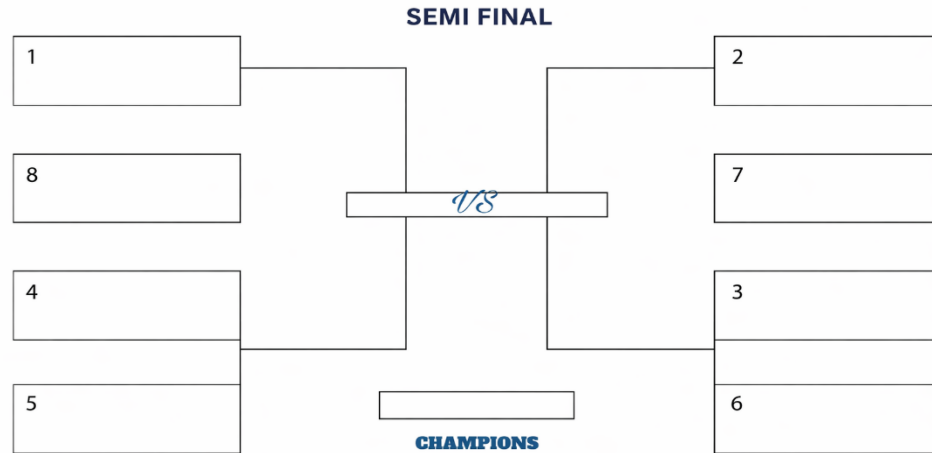

DAY 27

SUNDAY 24/05/26	TEAM			TIME
	(HOME)	(VS)	(AWAY)	
GAME 1				3:00PM- 4:20PM
GAME 2				4:30PM – 5:50PM

DAY 28

MONDAY 25/05/26	TEAM			TIME
	(HOME)	(VS)	(AWAY)	
GAME 1				3:00PM- 4:20PM
GAME 2				4:30PM – 5:50PM

DAY 29

TUESDAY 26/05/26	TEAM			TIME
	(HOME)	(VS)	(AWAY)	
GAME 1				5:00PM- 6:20PM
GAME 2				6:30PM – 7:50PM

WEDNESDAY 27/05/2026 OFF